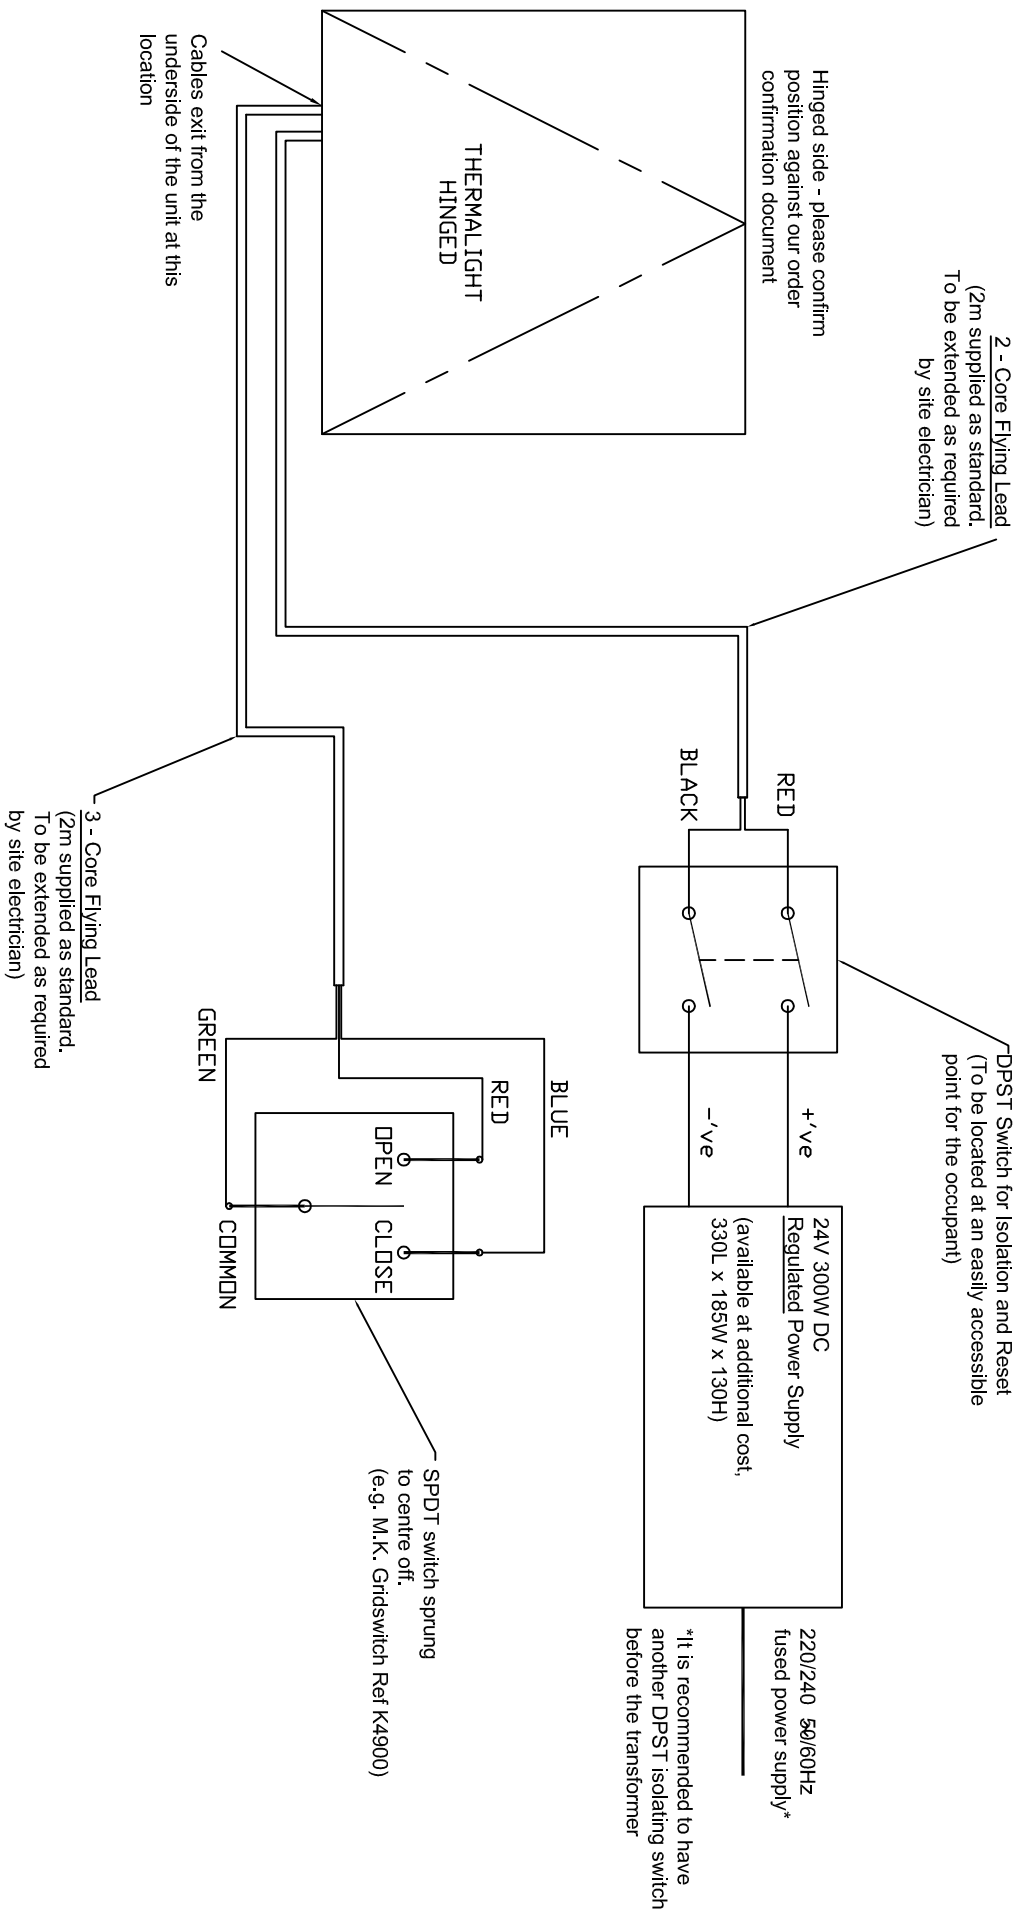

# STANDARD DRAWING

Pyramid House, 52 Guildford Road,  
Lightwater, Surrey, GU18 5SD  
Tel: 01276 451555  
Fax: 01276 451533  
E-mail: info@nationaldomes.com

Third angle projection unless otherwise noted.  
Tolerances:  
Whole numbers = ±1mm  
One decimal place = ±0.5mm  
Two decimal places = ±0.2mm  
Angular = ±1 degree  
IF IN DOUBT --- ASK!  
DO NOT SCALE.

Checked by: JPD  
Date: 03.08.07

Quantity: N/A  
Description: Client Wiring Details  
Product: VisionVent  
Product Ref: 401

Finish: N/A  
Materials: As Per Drawing  
Drawn by: PGW  
Date: 31/07/07  
Drawing No: S0002/H